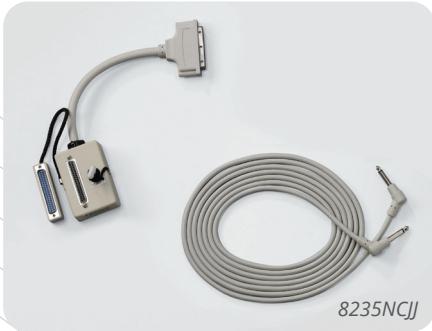

**Posey Alarm Brackets** provide caregivers easy and secure access to Posey Alarms. **Posey Alarm Adapters** connect Posey Alarms to most nurse call systems to notify caregivers of an unassisted chair, bed, toilet, or commode exit.

### Cables

SKU	Length	Description
8282	12'	Standard ¼" Jack Cable
8282SL	3'	

### Power Adapters

SKU	Description	UOM
8383AC	AC Power Adapter (compatible w/ On Cue® PRO Alarm, Wireless Nurse Call Adapter)	1 Each

## Adapters Cont'd

SKU	Length	Description	Configuration
8235NCC	12'	Rauland 11-Pin M-F to S12F Adapter	
8235NCCSL	3'		
8235NCD	12'	Philips/Sylvania 20-Pin M-F to S12F Adapter	
8235NCF	12'	Executone 7-Pin Futura M-F Adapter to ¼" Phono Jack	
8235NCG	12'	Zettler 9-Pin, Sentinel 400, Y-Adapter, Zettler 9-Pin Male to Female & ¼" Jack	
8235NCHH	12'	Dukane 18-Pin Adapter	
8235NCHHSL	3'		
8235NCJ	12'	Dukane 12-pin K97 M-F to S12F Adapter	
8235NCJSL	3'		
8235NCJJ	12'	Hillrom 37-Pin Adapter	
8235NCK	12'	Fisher Berkeley 8-Pin Adapter C54M to S54F & S12F	
8235NCL	12'	Executone 21-Pin M-F to S12F Adapter Assembly	
8235NCM	12'	Jeron 8-Pin Adapter (Din Plug)	
8235NCMM	12'	Rauland Responder 8-Pin Adapter	
8235NCMMSL	3'		
8235NCNNSL	3'	Hillrom Adapter Box D35M to T35F & ¼" Jack w/ Dummy	
8235NCP	12'	Fisher Berkeley Adapter Box D51M to T51F & ¼" Jack w/ Dummy	
8235NCPSL	3'		
8235NCPP	12'	Dukane Box Adapter DB37P Male to DB37P Female & ¼" Bed Exit Jack	
8235NCQQ	12'	Intercall 8-Pin	
8235NCR	12'	Wescom Adapter C59M to S59F & ¼" Jack w/ Dummy	
8235NCRSL	3'		
8235NCRR	12'	Dukane B27 17-Pin w/Phone Plug Adapter	
8235NCS	12'	¼" Phone Plug Y-Adapter	
8235NCSSL	3'		
8235NCVV	12'	Executone 16-Pin Lifesaver Box Adapter D16M to T16F & S12F	
8235NCWW	12'	Wescom 10-Pin Modular Adapter M-F w/ ¼" Jack & Dummy	
8235NCWWSL	3'		
8235NCXX	12'	Intercall Adapter C17M to S17F & S12F with ¼" Dummy	
8235NCZZ	12'	Zettler 9-Pin Sentinel 500	